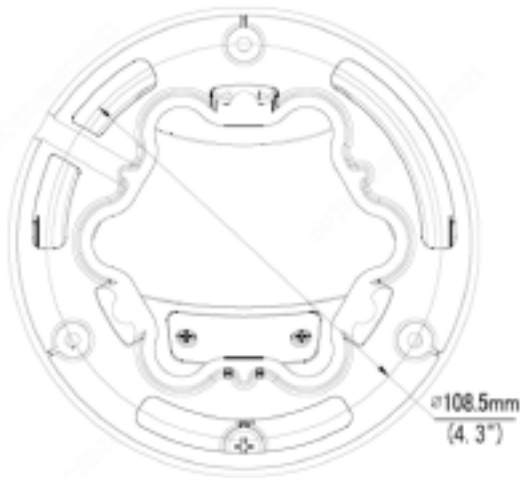

INLGTO5IRWA

5.1MP Intelligent Lite ChromaView
IR Varifocal Turret Network Camera

Product Specifications

*Design and specifications are subjects to change without notice.