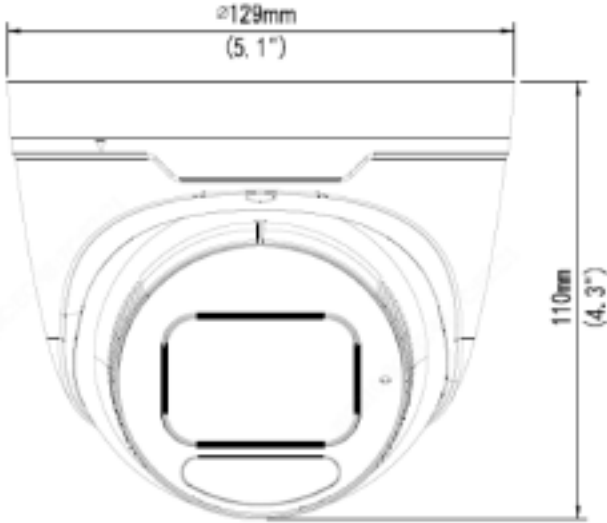

INLGTO5IRWA

5.1MP Intelligent Lite ChromaView
IR Varifocal Turret Network Camera

Product Specifications

*Design and specifications are subjects to change without notice.